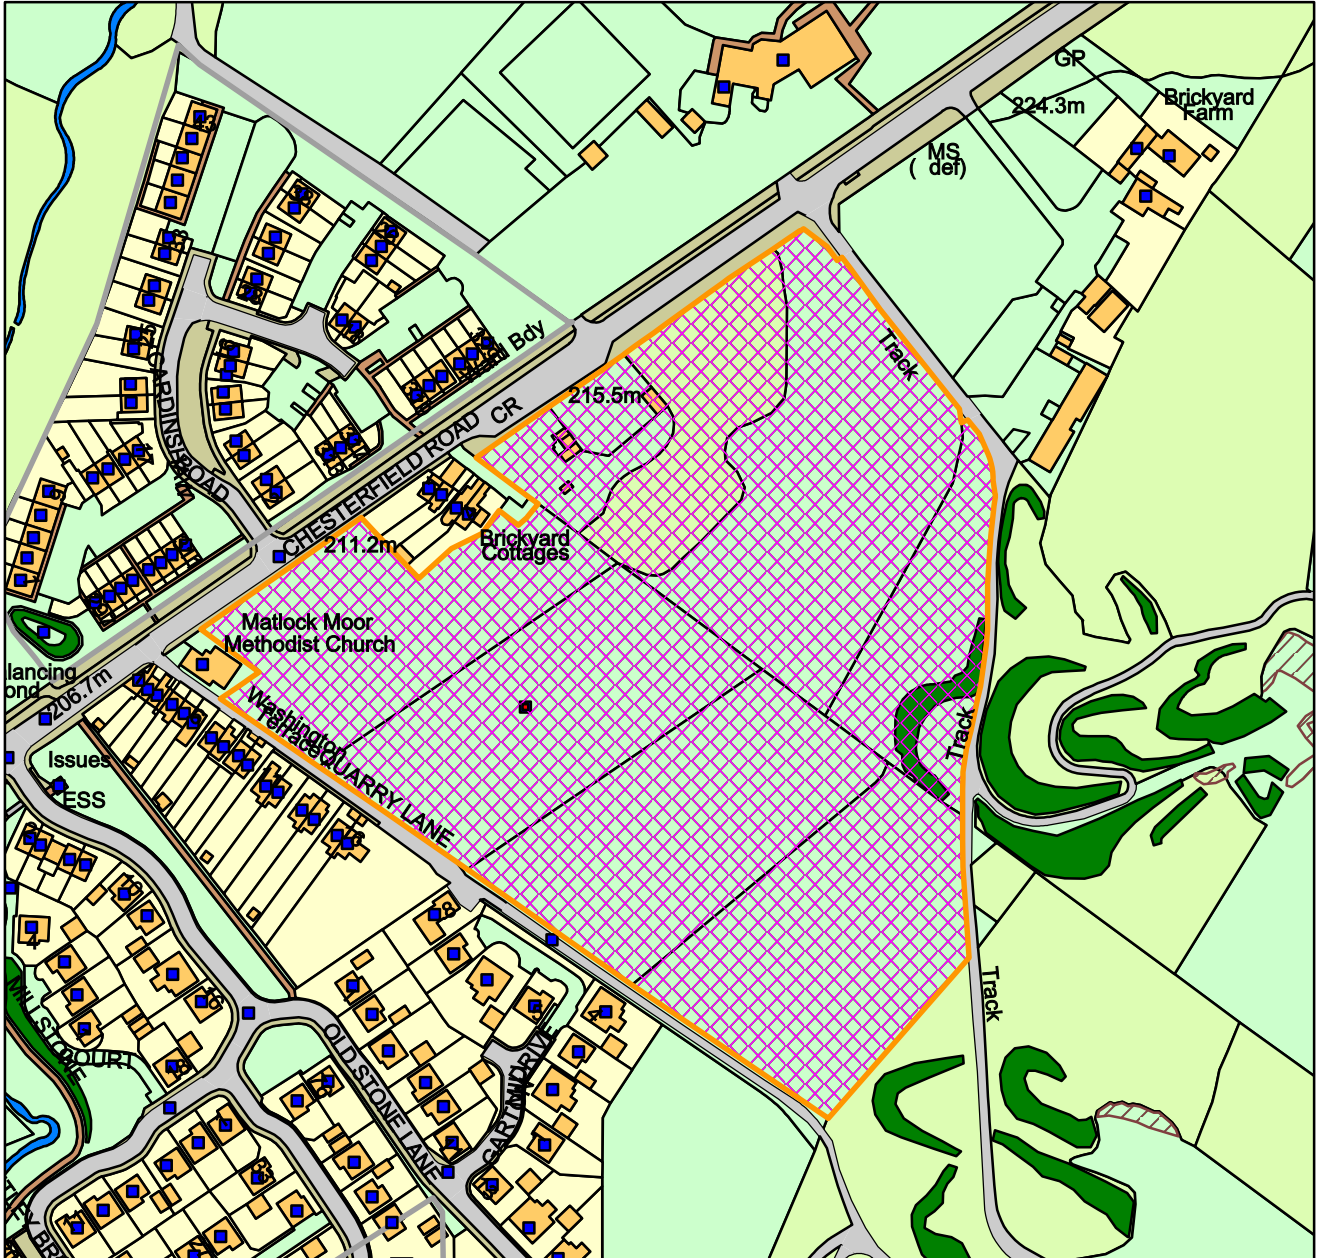

23/00695/REM

Land off Chesterfield Road and Quarry Lane, Matlock, Derbyshire

Derbyshire Dales DC

1:2,500

Date: 30/11/2023

100019785

Crown Copyright and database rights (2018) Ordnance Survey (100019785)
Derbyshire Dales District Council,
Town Hall, Bank Road, Matlock, Derbyshire DE4 3NN.
Telephone: (01629) 761100.
website :www.derbyshiredales.gov.uk